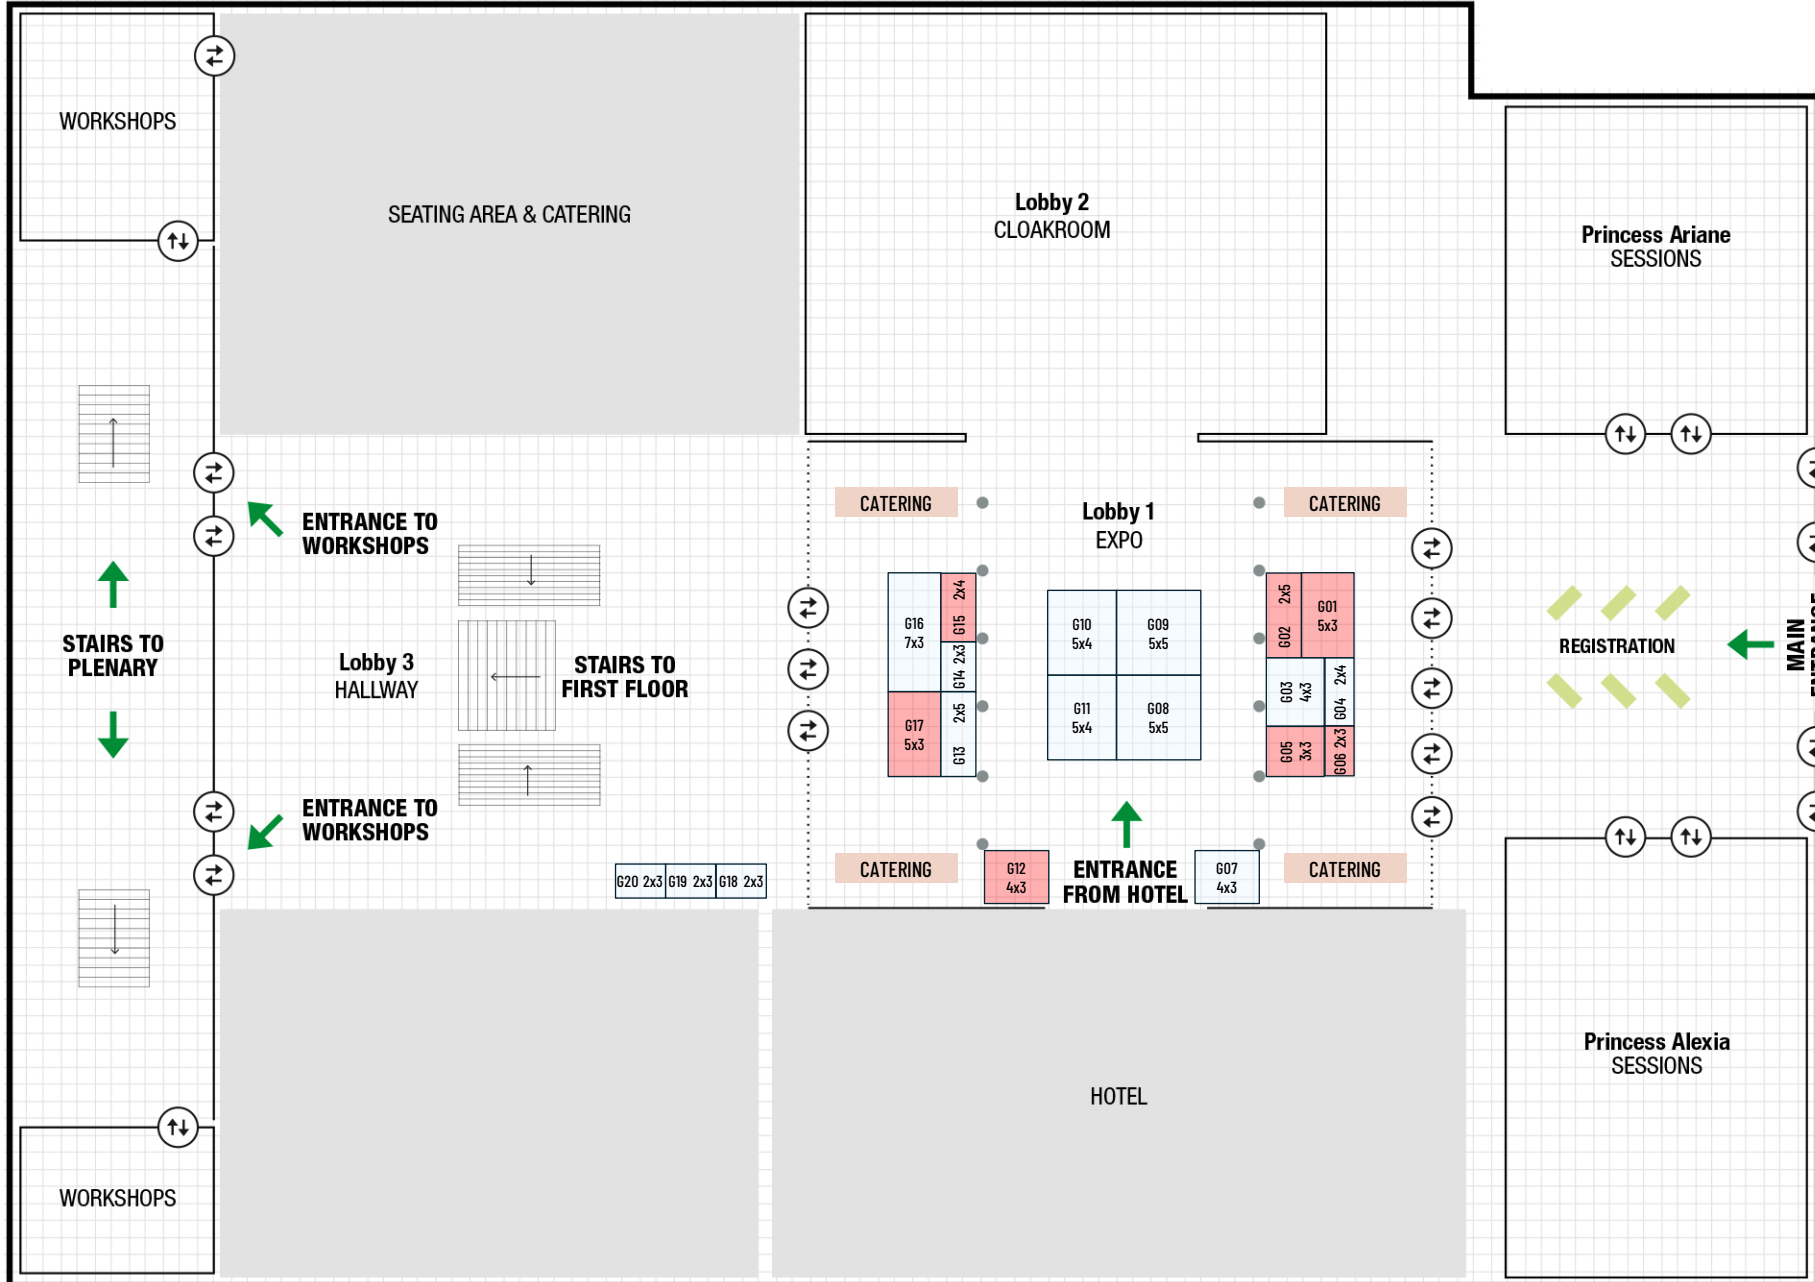

ISDF 2027 Floor Plan

GROUND FLOOR

Virtual Tour

Stands

- Available
- Reserved
- Booked
- Column 1

Companies

- G01 AOTI
- G02 GCRI
- G03 Exhibitor
- G04 Exhibitor
- G05 Xsensor
- G06 PolyNovo
- G07 Exhibitor
- G08 Platinum
- G09 Platinum
- G10 Gold
- G11 Gold
- G12 Huntleigh Healthcare
- G13 Exhibitor
- G14 Exhibitor
- G15 OPED GmbH
- G16 Gold
- G17 Biocomposites
- G18 Exhibitor
- G19 Exhibitor
- G20 Exhibitor

Walls are mandatory for stands on the ground floor – this applies to the walls separating your stand from the other stands.

1. This is a column that can be branded. The costs starts at 200 EUR.

ISDF 2027 Floor Plan

FIRST FLOOR

Virtual Tour

Stands

● Column 1

Companies

F01	Platinum
F02	DARCO
F03	Exhibitor
F04	Exhibitor
F05	Exhibitor
F06	Exhibitor
F07	Exhibitor
F08	Bonesupport
F09	Exhibitor
F10	Exhibitor
F11	Exhibitor
F12	Exhibitor
F13	Exhibitor
F14	Exhibitor
F15	Exhibitor
F16	Exhibitor
F17	Exhibitor

1. This is a column that can be branded. The costs starts at 200 EUR.