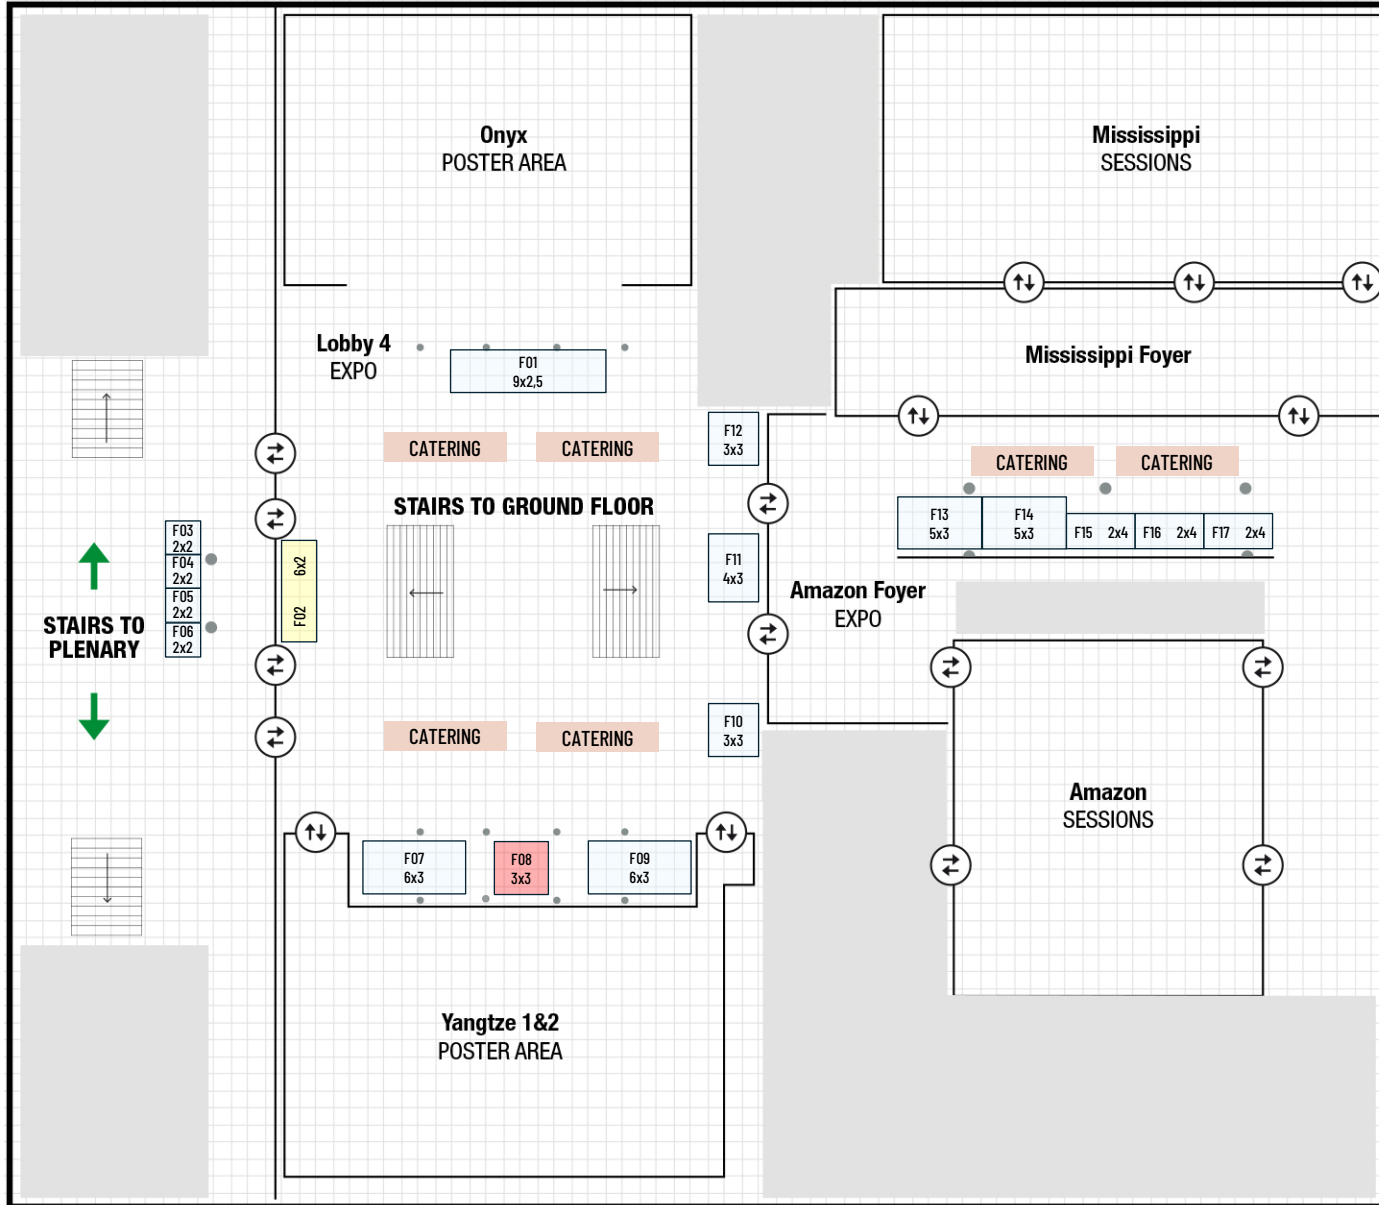

ISDF 2027 Floor Plan

GROUND FLOOR

Virtual Tour

Stands

- Available
- Reserved
- Booked
- Column 1

Companies

- G01 AOTI
- G02 GCRI
- G03 Exhibitor
- G04 Exhibitor
- G05 Xsensor
- G06 PolyNovo
- G07 Exhibitor
- G08 Platinum
- G09 Platinum
- G10 Gold
- G11 Gold
- G12 Huntleigh Healthcare
- G13 Exhibitor
- G14 Exhibitor
- G15 OPED GmbH
- G16 Gold
- G17 Biocomposites
- G18 Exhibitor
- G19 Exhibitor
- G20 Exhibitor

Walls are mandatory for stands on the ground floor – this applies to the walls separating your stand from the other stands.

1. This is a column that can be branded. The costs starts at 200 EUR.

ISDF 2027 Floor Plan

FIRST FLOOR

Virtual Tour

Stands

● Column 1

Companies

F01	Platinum
F02	DARCO
F03	Exhibitor
F04	Exhibitor
F05	Exhibitor
F06	Exhibitor
F07	Exhibitor
F08	Bonesupport
F09	Exhibitor
F10	Exhibitor
F11	Exhibitor
F12	Exhibitor
F13	Exhibitor
F14	Exhibitor
F15	Exhibitor
F16	Exhibitor
F17	Exhibitor

1. This is a column that can be branded. The costs starts at 200 EUR.